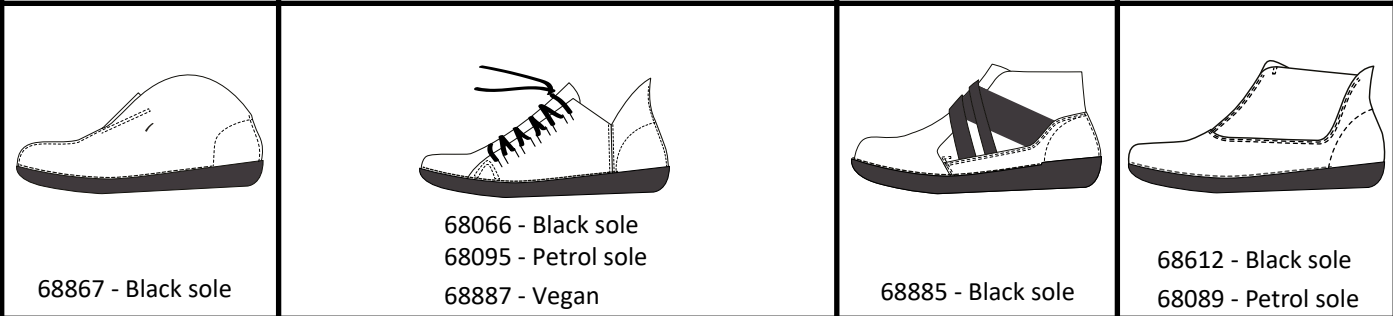

68 - NATURAL

Sizes 36-43 1/2

F 1/2 width

Latex outsole

WAX NUBUCK		WAX NUBUCK		WAX NUBUCK		WAX NUBUCK		WAX/ RONA SOFT			
68867-161		68095-977 Petrol sole		68066-462 Black sole		68885-977		68612-977/577 Black sole			
68867-799		68095-776 Petrol sole		68066-161 Black sole		68885-586		68089-977/540 Petrol sole			
68867-194		68066-977 Black sole		68066-799 Black sole		68885-370		RONA SOFT			
68867-275		68066-776 Black sole		68066-194 Black sole		68885-799				68612-162 Black sole	
		68066-125 Black sole		68066-275 Black sole		68885-595		68612-557 Black sole			
		68066-981 Black sole		PULL-UP NUBUCK				68612-577 Black sole			
		68066-586 Black sole		68066-610 Black sole				68612-606 Black sole			
		68066-394 Black sole		68066-612 Black sole							
		68066-595 Black sole		68066-611 Black sole							
		68066-370 Black sole		68066-609 Black sole							
				68066-590 Black sole